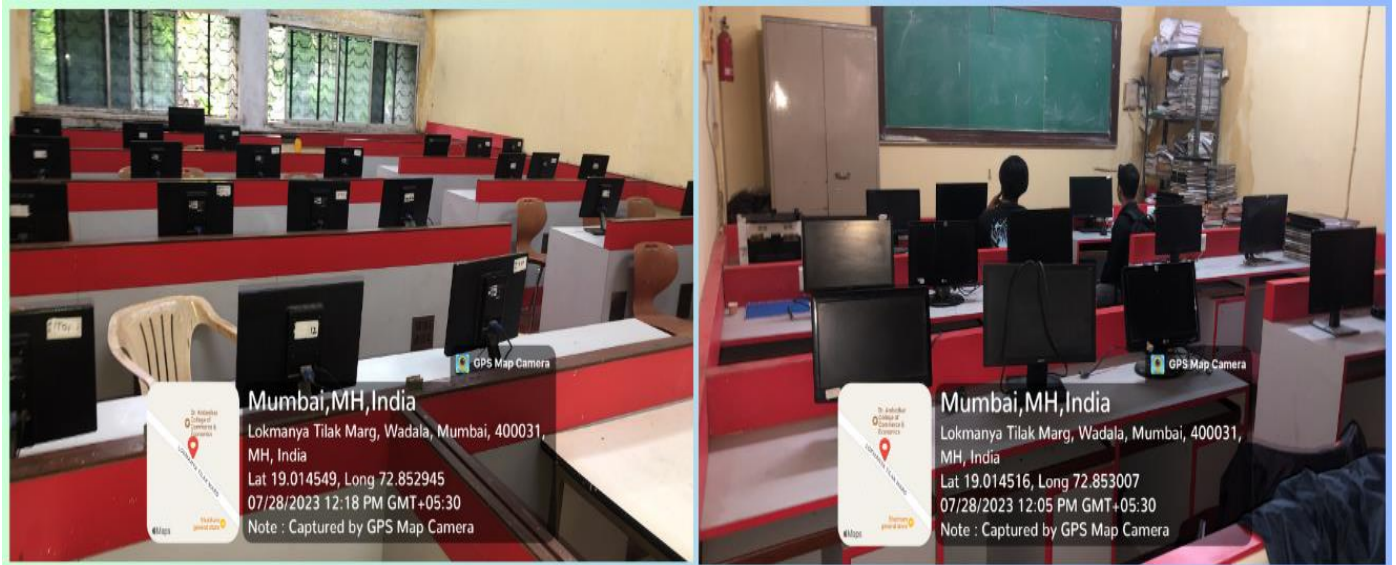

11. COMPUTER LAB

12. ICT ENABLED CLASSROOMS

Dr. Ambedkar
Principal
Dr. Ambedkar College of
Commerce & Economics
Wadala, Mumbai - 400 031.

13. PRINCIPAL'S CABIN

14. VICE-PRINCIPAL'S CABIN (SR. & JR. COLLEGE)