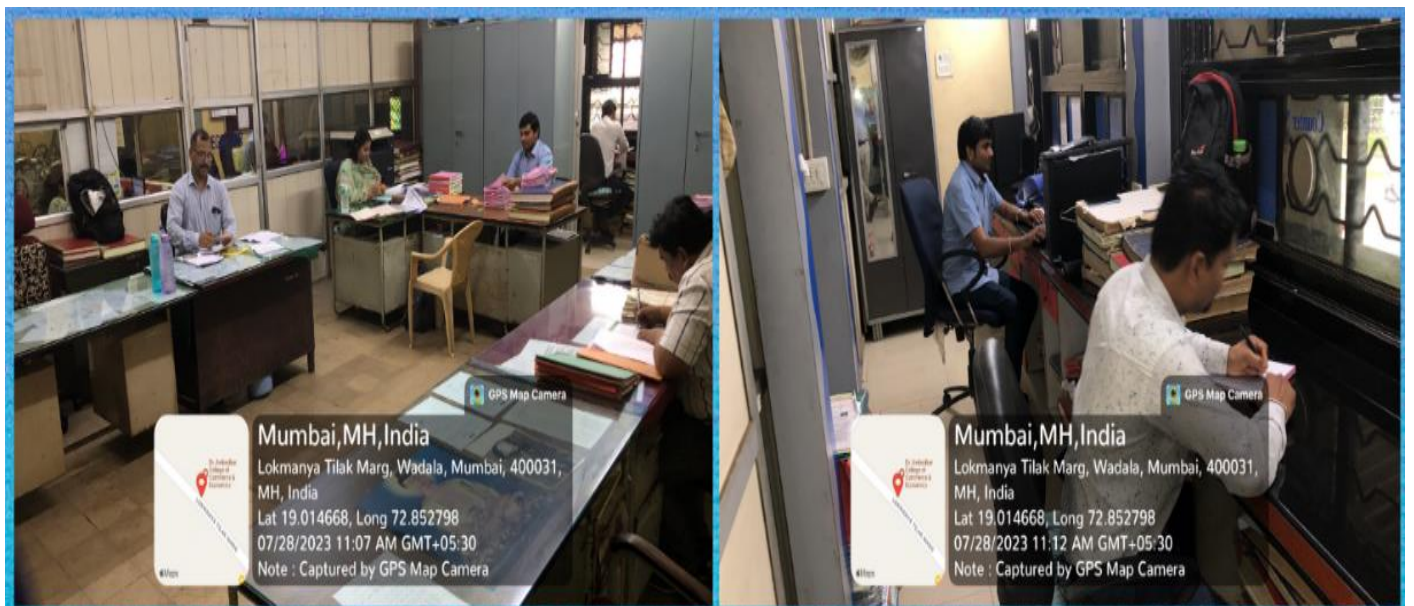

24. ADMINISTRATIVE DEPARTMENT

Signature
Principal
Dr. Ambedkar College of
Commerce & Economics
Wadala, Mumbai - 400 031.