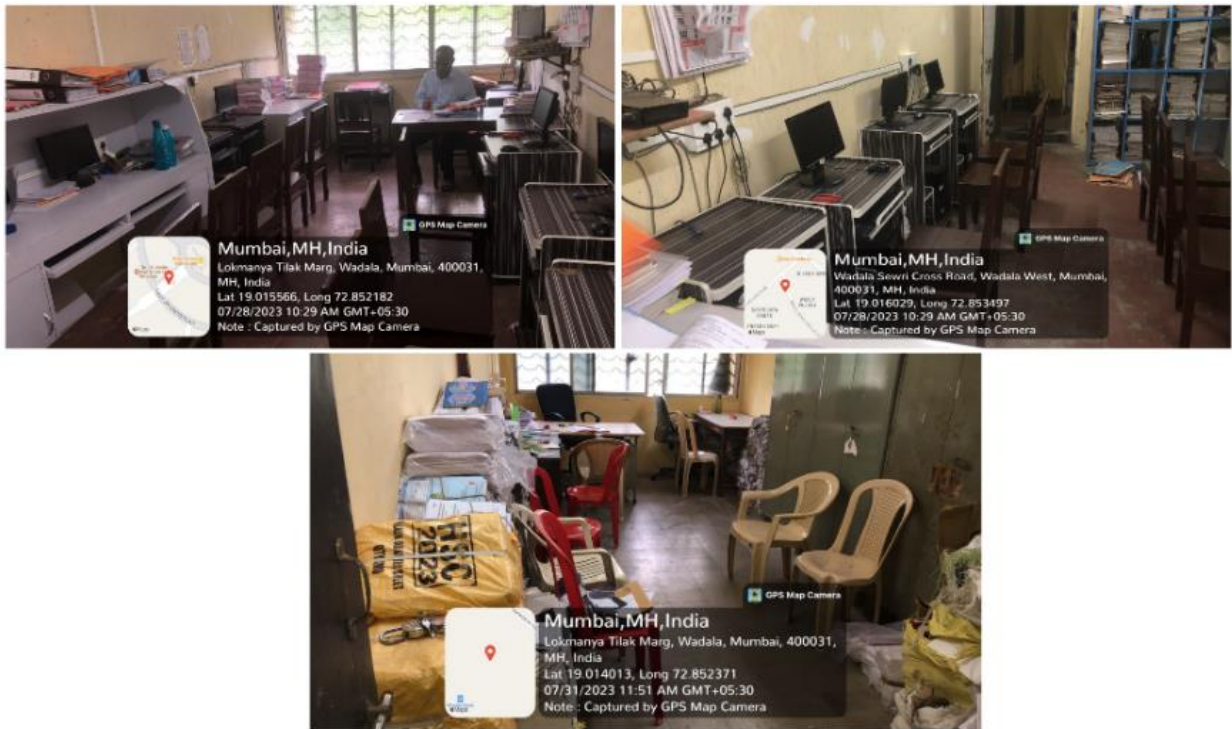

15. CENTRAL ASSESSMENT PROGRAMME (C.A.P.)