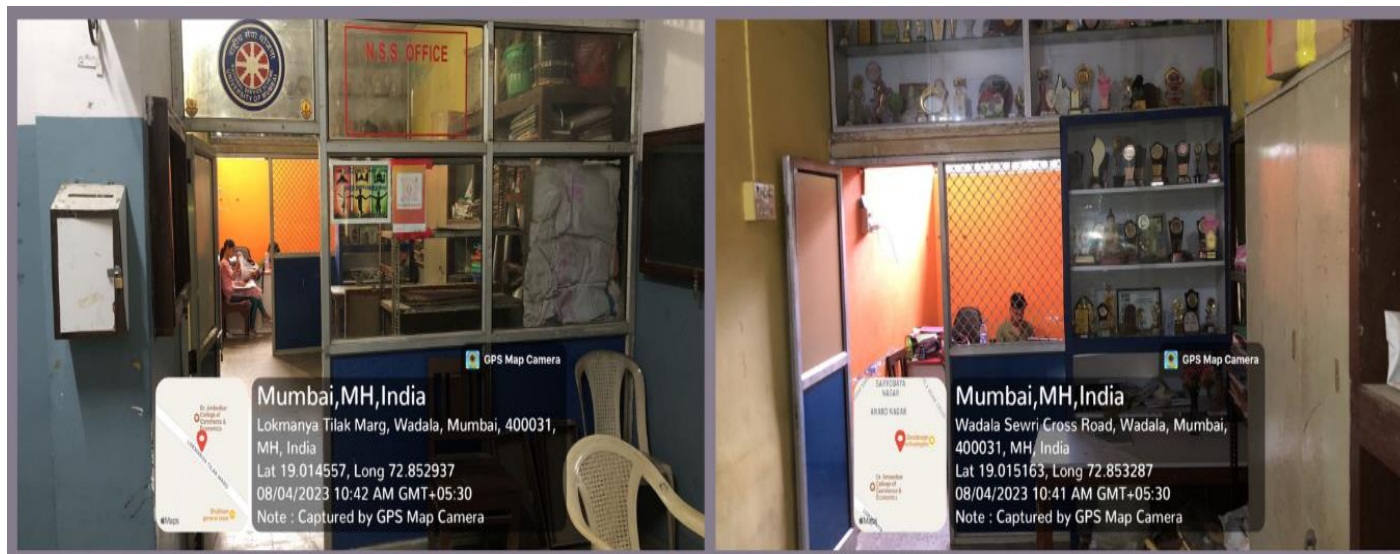

18. NSS DEPARTMENT

Principal
Principal
Dr. Ambedkar College of
Commerce & Economics
Wadala, Mumbai - 400 031.