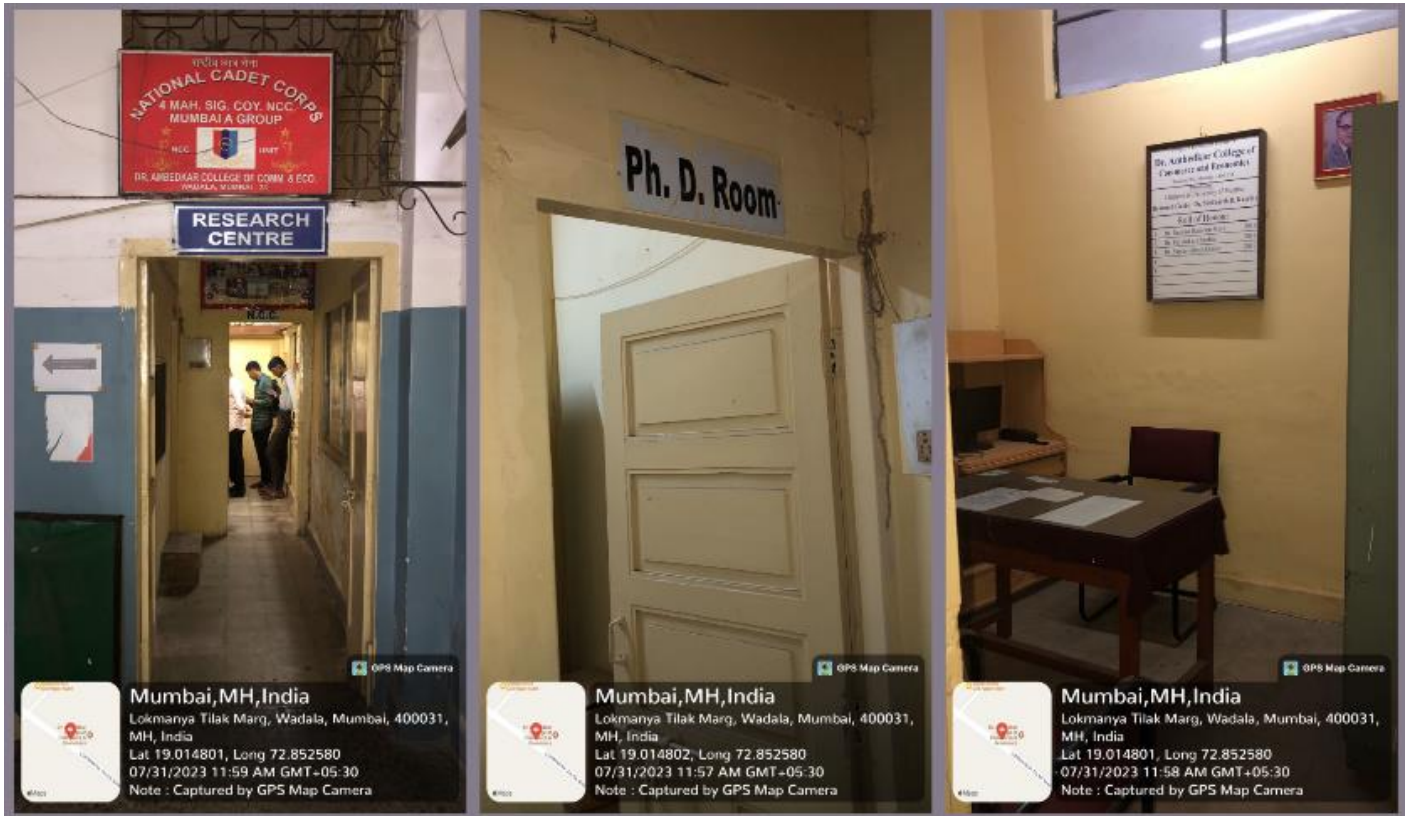

31. RESEARCH CENTRE