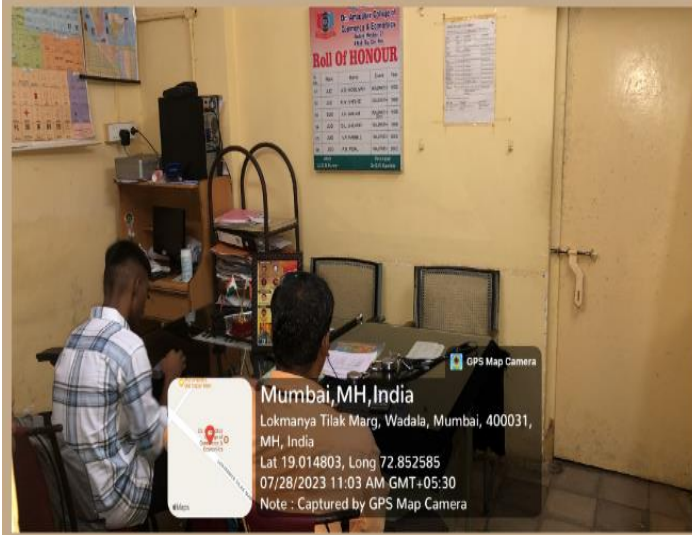

17. CAREER GUIDANCE AND PLACEMENT CELL

18. NSS DEPARTMENT

Principal
Principal
Dr. Ambedkar College of
Commerce & Economics
Wadala, Mumbai - 400 031.

19. NCC DEPARTMENT

20. SEMINAR HALL

[Signature]
Principal
Dr. Ambedkar College of
Commerce & Economics
Wadala, Mumbai - 400 031.