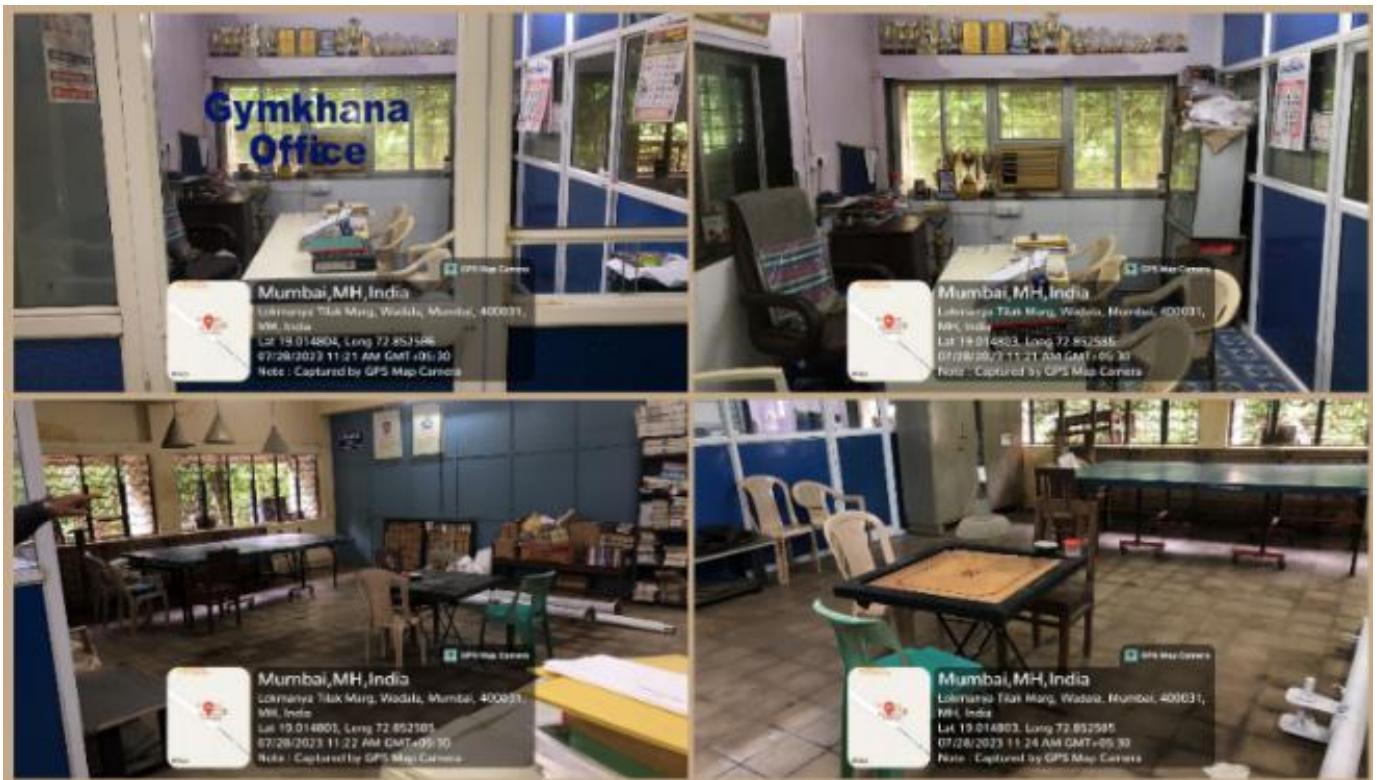

3. DEPARTMENT OF BACHELOR OF BANKING AND INSURANCE (B.B.I.)

4. COLLEGE LIBRARY

Signature
Principal
Dr. Ambedkar College of Commerce & Economics
Wadala, Mumbai - 400 031.

5. MINIMUM COMPETENCY VOCATIONAL COURSE (M.C.V.C.)
DEPARTMENT

6. GYMKHANA (FACILITIES FOR INDOOR GAMES)

Dr. Ambedkar
Principal
Dr. Ambedkar College of
Commerce & Economics
Wadala, Mumbai - 400 031.

7. COLLEGE GROUND (FACILITIES FOR OUTDOOR GAMES)

8. GYMNASIUM FACILITY FOR STUDENTS