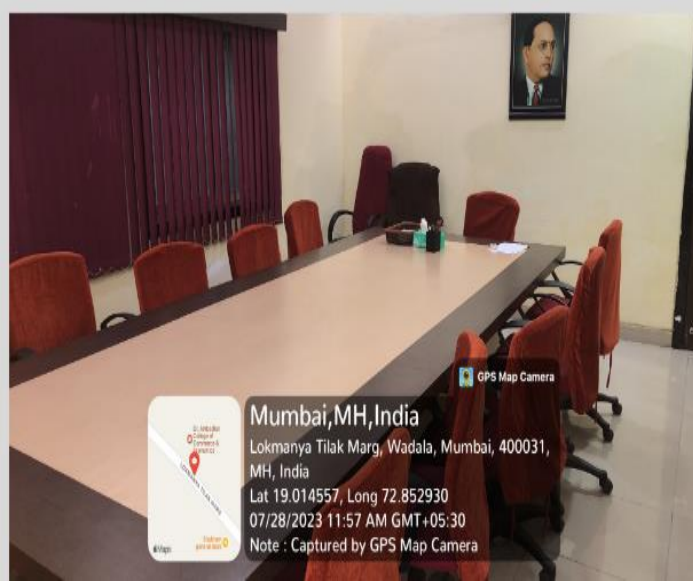

27. CONFERENCE ROOM