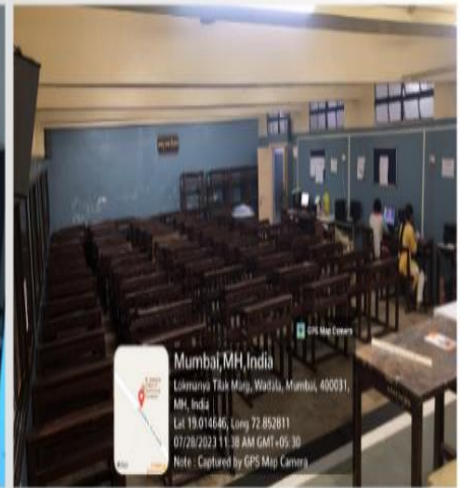

17. CAREER GUIDANCE AND PLACEMENT CELL

18. NSS DEPARTMENT

Principal
Principal
Dr. Ambedkar College of
Commerce & Economics
Wadala, Mumbai - 400 031.

19. NCC DEPARTMENT

20. SEMINAR HALL

[Signature]
Principal
Dr. Ambedkar College of
Commerce & Economics
Wadala, Mumbai - 400 031.